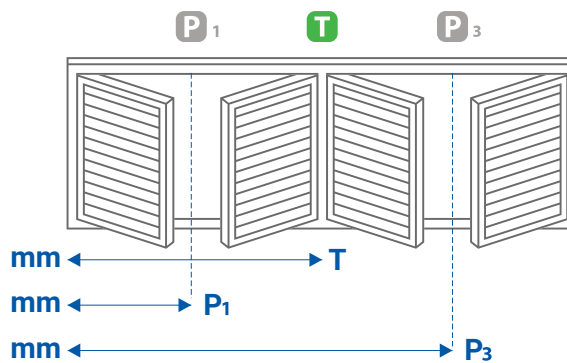

mm ← →
mm ← →

Layout 7

3 PANELS
2 T-POSTS
Max Width per Panel **950mm**
per Layout **2,850mm**

mm ← →
mm ← →

Basswood Plantation Shutters

Panel Layout Chart

To decide which Panel Layout will best suit your windows, follow these 2 simple rules: #1 Less is more. #2 You must follow the window. Used in conjunction with your Check Measure Worksheet, the Panel Layout Charts will ensure you get the best possible result when measuring for your Plantation Shutters.

Min Drop **300mm**
Max Drop **2600mm**

Midrails: Drops > 1800mm = **1 x Midrail Required**
Drops > 2400mm = **2 x Midrails Required**

P - Panels
T - T-Posts

Layout 8

4 PANELS
2 T-POSTS

Max Width per Panel **950mm**
Max Width per Layout **3,800mm**

Layout 9

4 PANELS
1 T-POST

Max Width per Panel **950mm**
Max Width per Layout **3,800mm**

Layout 10

6 PANELS
2 T-POSTS

Max Width per Panel **950mm**
Max Width per Layout **5,700mm**

Layout 11

6 PANELS
3 T-POSTS

Max Width per Panel **950mm**
Max Width per Layout **5,700mm**