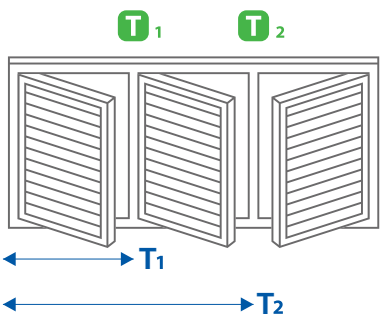

mm ← →

Layout 2

1 PANEL
Max Width per Panel **950mm**
Max Width per Layout **950mm**

mm ← →

Layout 3

2 PANELS
Max Width per Panel **950mm**
Max Width per Layout **1,900mm**

mm ← →

Layout 4

3 PANELS
1 T-POST
Max Width per Panel **950mm**
per Layout **2,850mm**

mm ← →
mm ← →

Layout 5

3 PANELS
1 T-POST
Max Width per Panel **950mm**
per Layout **2,850mm**

mm ← →
mm ← →

Layout 6

3 PANELS
2 T-POSTS
Max Width per Panel **950mm**
per Layout **2,850mm**

mm ← →
mm ← →

Layout 7

3 PANELS
2 T-POSTS
Max Width per Panel **950mm**
per Layout **2,850mm**

mm ← →
mm ← →

Basswood Plantation Shutters

Panel Layout Chart

To decide which Panel Layout will best suit your windows, follow these 2 simple rules: #1 Less is more. #2 You must follow the window. Used in conjunction with your Check Measure Worksheet, the Panel Layout Charts will ensure you get the best possible result when measuring for your Plantation Shutters.

Max Width per Panel **950mm**
Max Width per Layout **5,700mm**