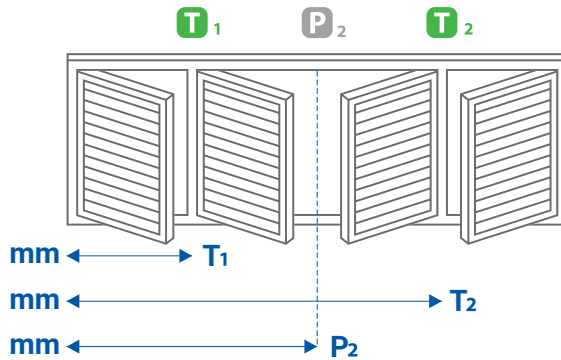

3 PANELS
1 T-POST
Max Width per Panel **950mm**
per Layout **2,850mm**

mm ← →
mm ← →

Layout 5

3 PANELS
1 T-POST
Max Width per Panel **950mm**
per Layout **2,850mm**

mm ← →
mm ← →

Layout 6

3 PANELS
2 T-POSTS
Max Width per Panel **950mm**
per Layout **2,850mm**

mm ← →
mm ← →

Layout 7

3 PANELS
2 T-POSTS
Max Width per Panel **950mm**
per Layout **2,850mm**

mm ← →
mm ← →

Basswood Plantation Shutters

Panel Layout Chart

To decide which Panel Layout will best suit your windows, follow these 2 simple rules: #1 Less is more. #2 You must follow the window. Used in conjunction with your Check Measure Worksheet, the Panel Layout Charts will ensure you get the best possible result when measuring for your Plantation Shutters.

Min Drop **300mm**
Max Drop **2600mm**

Midrails: Drops > 1800mm = **1 x Midrail Required**
Drops > 2400mm = **2 x Midrails Required**

P - Panels
T - T-Posts

Layout 8

4 PANELS
2 T-POSTS

Max Width per Panel **950mm**
Max Width per Layout **3,800mm**

Layout 9

4 PANELS
1 T-POST

Max Width per Panel **950mm**
Max Width per Layout **3,800mm**

Layout 10

6 PANELS
2 T-POSTS

Max Width per Panel **950mm**
Max Width per Layout **5,700mm**

Layout 11

6 PANELS
3 T-POSTS