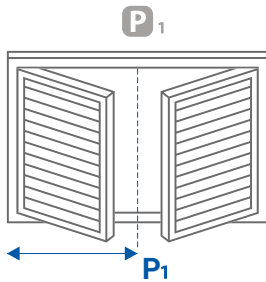

Basswood Plantation Shutters

Panel Layout Chart

DIY made easy

To decide which Panel Layout will best suit your windows, follow these 2 simple rules: #1 Less is more. #2 You must follow the window. Used in conjunction with your Check Measure Worksheet, the Panel Layout Charts will ensure you get the best possible result when measuring for your Plantation Shutters.

Min Drop **300mm**
Max Drop **2600mm**

Midrails: Drops > 1800mm = **1 x Midrail Required**
Drops > 2400mm = **2 x Midrails Required**

P - Panels
T - T-Posts

Layout 1

1 PANEL
Max Width per Panel **950mm**
Max Width per Layout **950mm**

mm ← →

Layout 2

1 PANEL
Max Width per Panel **950mm**
Max Width per Layout **950mm**

mm ← →

Layout 3

2 PANELS
Max Width per Panel **950mm**
Max Width per Layout **1,900mm**

mm ← →

Layout 4

mm ← →
mm ← →

Layout 7

3 PANELS
2 T-POSTS
Max Width per Panel **950mm**
per Layout **2,850mm**

mm ← →
mm ← →

Basswood Plantation Shutters

Panel Layout Chart

To decide which Panel Layout will best suit your windows, follow these 2 simple rules: #1 Less is more. #2 You must follow the window. Used in conjunction with your Check Measure Worksheet, the Panel Layout Charts will ensure you get the best possible result when measuring for your Plantation Shutters.