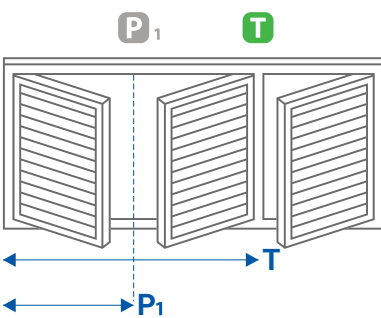

Basswood Plantation Shutters

Panel Layout Chart

DIY made easy

To decide which Panel Layout will best suit your windows, follow these 2 simple rules: #1 Less is more. #2 You must follow the window. Used in conjunction with your Check Measure Worksheet, the Panel Layout Charts will ensure you get the best possible result when measuring for your Plantation Shutters.

mm ← →

Layout 2

1 PANEL
Max Width per Panel **950mm**
Max Width per Layout **950mm**

mm ← →

Layout 3

2 PANELS
Max Width per Panel **950mm**
Max Width per Layout **1,900mm**

mm ← →

Layout 4

3 PANELS
1 T-POST
Max Width per Panel **950mm**
per Layout **2,850mm**

mm ← →
mm ← →

Layout 5

3 PANELS
1 T-POST
Max Width per Panel **950mm**
per Layout **2,850mm**

mm ← →
mm ← →

Layout 6

3 PANELS
2 T-POSTS
Max Width per Panel **950mm**
per Layout **2,850mm**

mm ← →
mm ← →

Layout 7

3 PANELS
2 T-POSTS
Max Width per Panel **950mm**
per Layout **2,850mm**

mm ← →
mm ← →

Basswood Plantation Shutters

Panel Layout Chart

To decide which Panel Layout will best suit your windows, follow these 2 simple rules: #1 Less is more. #2 You must follow the window. Used in conjunction with your Check Measure Worksheet, the Panel Layout Charts will ensure you get the best possible result when measuring for your Plantation Shutters.