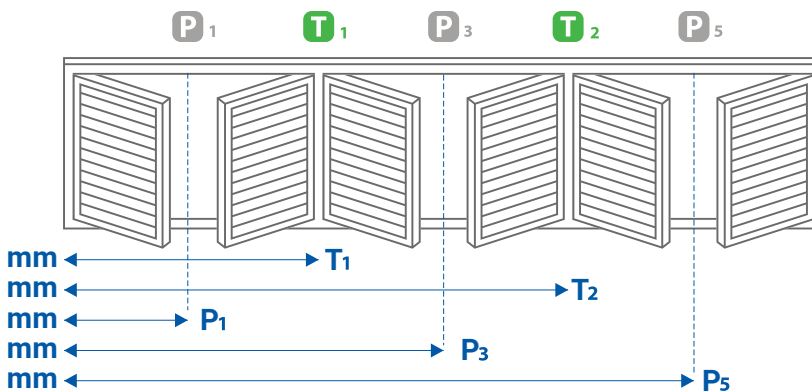

mm ← →
mm ← →

Layout 7

3 PANELS
2 T-POSTS
Max Width per Panel **950mm**
per Layout **2,850mm**

mm ← →
mm ← →

Basswood Plantation Shutters

Panel Layout Chart

To decide which Panel Layout will best suit your windows, follow these 2 simple rules: #1 Less is more. #2 You must follow the window. Used in conjunction with your Check Measure Worksheet, the Panel Layout Charts will ensure you get the best possible result when measuring for your Plantation Shutters.

Min Drop **300mm**
Max Drop **2600mm**

Midrails: Drops > 1800mm = **1 x Midrail Required**
Drops > 2400mm = **2 x Midrails Required**

P - Panels
T - T-Posts

Layout 8

4 PANELS
2 T-POSTS

Max Width per Panel **950mm**
Max Width per Layout **3,800mm**

Layout 9

4 PANELS
1 T-POST

Max Width per Panel **950mm**
Max Width per Layout **3,800mm**

Layout 10

6 PANELS
2 T-POSTS

Max Width per Panel **950mm**
Max Width per Layout **5,700mm**

Layout 11

6 PANELS
3 T-POSTS

Max Width per Panel **950mm**
Max Width per Layout **5,700mm**