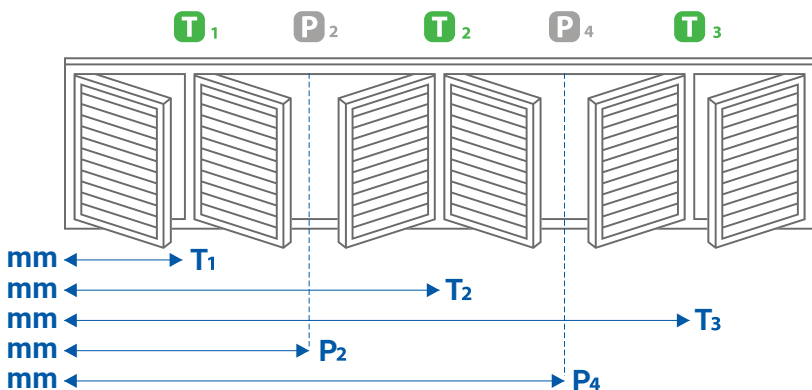

mm ← →
mm ← →

Layout 7

3 PANELS
2 T-POSTS
Max Width per Panel **950mm**
per Layout **2,850mm**

mm ← →
mm ← →

Basswood Plantation Shutters

Panel Layout Chart

To decide which Panel Layout will best suit your windows, follow these 2 simple rules: #1 Less is more. #2 You must follow the window. Used in conjunction with your Check Measure Worksheet, the Panel Layout Charts will ensure you get the best possible result when measuring for your Plantation Shutters.

Min Drop **300mm**
Max Drop **2600mm**

Midrails: Drops > 1800mm = **1 x Midrail Required**
Drops > 2400mm = **2 x Midrails Required**

P - Panels
T - T-Posts

Layout 8

4 PANELS
2 T-POSTS

Max Width per Panel **950mm**
Max Width per Layout **3,800mm**

Layout 9

4 PANELS
1 T-POST

Max Width per Panel **950mm**
Max Width per Layout **3,800mm**

Layout 10

6 PANELS
2 T-POSTS

Max Width per Panel **950mm**
Max Width per Layout **5,700mm**

Layout 11

6 PANELS
3 T-POSTS

Max Width per Panel **950mm**
Max Width per Layout **5,700mm**