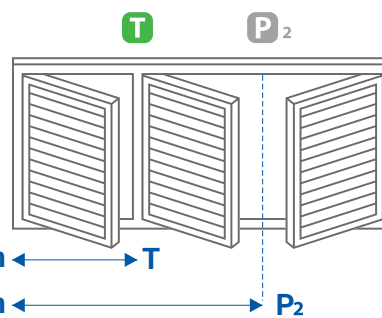

Basswood Plantation Shutters

Panel Layout Chart

DIY made easy

To decide which Panel Layout will best suit your windows, follow these 2 simple rules: #1 Less is more. #2 You must follow the window. Used in conjunction with your Check Measure Worksheet, the Panel Layout Charts will ensure you get the best possible result when measuring for your Plantation Shutters.

mm ← →

Layout 2

1 PANEL
Max Width per Panel **950mm**
Max Width per Layout **950mm**

mm ← →

Layout 3

2 PANELS
Max Width per Panel **950mm**
Max Width per Layout **1,900mm**

mm ← →

Layout 4

3 PANELS
1 T-POST
Max Width per Panel **950mm**
per Layout **2,850mm**

mm ← →
mm ← →

Layout 5

3 PANELS
1 T-POST
Max Width per Panel **950mm**
per Layout **2,850mm**

mm ← →
mm ← →

Layout 6

3 PANELS
2 T-POSTS
Max Width per Panel **950mm**
per Layout **2,850mm**

mm ← →
mm ← →

Layout 7

3 PANELS
2 T-POSTS
Max Width per Panel **950mm**
per Layout **2,850mm**

mm ← →
mm ← →

Basswood Plantation Shutters

Panel Layout Chart

To decide which Panel Layout will best suit your windows, follow these 2 simple rules: #1 Less is more. #2 You must follow the window. Used in conjunction with your Check Measure Worksheet, the Panel Layout Charts will ensure you get the best possible result when measuring for your Plantation Shutters.