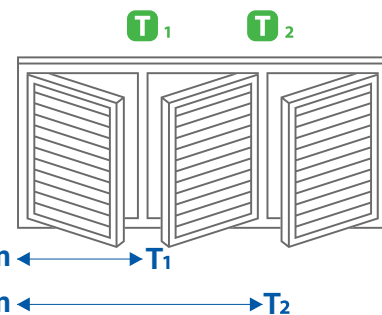

mm ← →

Layout 2

1 PANEL
Max Width per Panel **950mm**
Max Width per Layout **950mm**

mm ← →

Layout 3

2 PANELS
Max Width per Panel **950mm**
Max Width per Layout **1,900mm**

mm ← →

Layout 4

3 PANELS
1 T-POST
Max Width per Panel **950mm**
per Layout **2,850mm**

mm ← →
mm ← →

Layout 5

3 PANELS
1 T-POST
Max Width per Panel **950mm**
per Layout **2,850mm**

mm ← →
mm ← →

Layout 6

3 PANELS
2 T-POSTS
Max Width per Panel **950mm**
per Layout **2,850mm**

mm ← →
mm ← →

Layout 7

3 PANELS
2 T-POSTS
Max Width per Panel **950mm**
per Layout **2,850mm**

mm ← →
mm ← →

Basswood Plantation Shutters

Panel Layout Chart

To decide which Panel Layout will best suit your windows, follow these 2 simple rules: #1 Less is more. #2 You must follow the window. Used in conjunction with your Check Measure Worksheet, the Panel Layout Charts will ensure you get the best possible result when measuring for your Plantation Shutters.

Max Width per Panel **950mm**
Max Width per Layout **5,700mm**