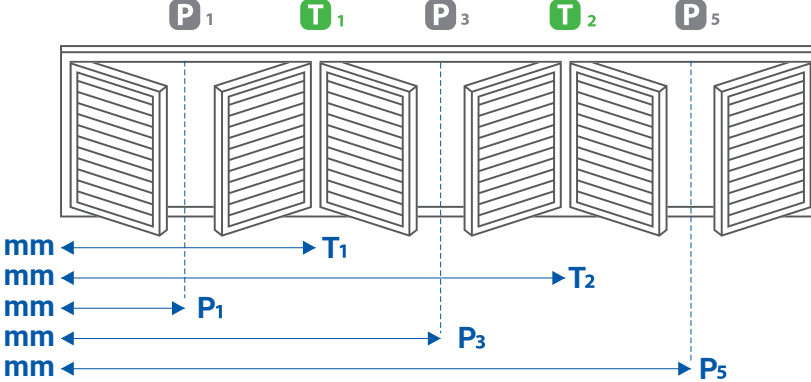

3 PANELS
1 T-POST
Max Width per Panel **950mm**
per Layout **2,850mm**

mm
mm

Layout E

3 PANELS
1 T-POST
Max Width per Panel **950mm**
per Layout **2,850mm**

mm
mm

Layout F

3 PANELS
2 T-POSTS
Max Width per Panel **950mm**
per Layout **2,850mm**

mm
mm

Layout G

3 PANELS
2 T-POSTS
Max Width per Panel **950mm**
per Layout **2,850mm**

mm
mm

PVC Express Plantation Shutters

Panel Layout Chart

To decide which Panel Layout will best suit your windows, follow these 2 simple rules: #1 Less is more. #2 You must follow the window. Used in conjunction with your Check Measure Worksheet, the Panel Layout Charts will ensure you get the best possible result when measuring for your Plantation Shutters.

Min Panel Drop **300mm**
Max Panel Drop **2420mm**
Min Panel Width **180mm**

Midrails: Drops > 1600mm = 1 x Midrail Required

P - Panels
T - T-Posts

Layout H

4 PANELS
2 T-POSTS
Max Width per Panel **950mm**
Max Width per Layout **3,800mm**

Layout J

4 PANELS
1 T-POST
Max Width per Panel **950mm**
Max Width per Layout **3,800mm**

Layout K

6 PANELS
2 T-POSTS
Max Width per Panel **950mm**
Max Width per Layout **5,700mm**

Layout L

6 PANELS
3 T-POSTS
Max Width per Panel **950mm**
Max Width per Layout **5,700mm**