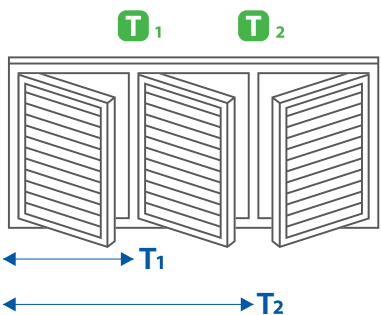

mm

Layout B

1 PANEL
Max Width per Panel **950mm**
Max Width per Layout **950mm**

mm

Layout C

2 PANELS
Max Width per Panel **950mm**
Max Width per Layout **1,900mm**

mm

Layout D

3 PANELS
1 T-POST
Max Width per Panel **950mm**
per Layout **2,850mm**

mm
mm

Layout E

3 PANELS
1 T-POST
Max Width per Panel **950mm**
per Layout **2,850mm**

mm
mm

Layout F

3 PANELS
2 T-POSTS
Max Width per Panel **950mm**
per Layout **2,850mm**

mm
mm

Layout G

3 PANELS
2 T-POSTS
Max Width per Panel **950mm**
per Layout **2,850mm**

mm
mm

PVC Express Plantation Shutters

Panel Layout Chart

To decide which Panel Layout will best suit your windows, follow these 2 simple rules: #1 Less is more. #2 You must follow the window. Used in conjunction with your Check Measure Worksheet, the Panel Layout Charts will ensure you get the best possible result when measuring for your Plantation Shutters.

Layout J

4 PANELS
1 T-POST
Max Width per Panel **950mm**
Max Width per Layout **3,800mm**

Layout K

6 PANELS
2 T-POSTS
Max Width per Panel **950mm**
Max Width per Layout **5,700mm**

Layout L

6 PANELS
3 T-POSTS
Max Width per Panel **950mm**
Max Width per Layout **5,700mm**