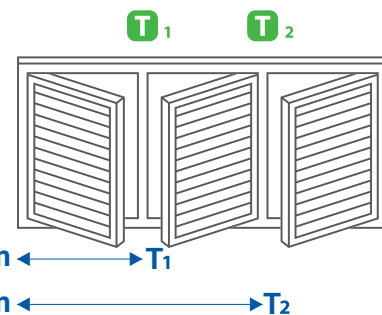

mm

Layout B

1 PANEL
Max Width per Panel **950mm**
Max Width per Layout **950mm**

mm

Layout C

2 PANELS
Max Width per Panel **950mm**
Max Width per Layout **1,900mm**

mm

Layout D

3 PANELS
1 T-POST
Max Width per Panel **950mm**
per Layout **2,850mm**

mm
mm

Layout E

3 PANELS
1 T-POST
Max Width per Panel **950mm**
per Layout **2,850mm**

mm
mm

Layout F

3 PANELS
2 T-POSTS
Max Width per Panel **950mm**
per Layout **2,850mm**

mm
mm

Layout G

3 PANELS
2 T-POSTS
Max Width per Panel **950mm**
per Layout **2,850mm**

mm
mm

PVC Express Plantation Shutters

Panel Layout Chart

To decide which Panel Layout will best suit your windows, follow these 2 simple rules: #1 Less is more. #2 You must follow the window. Used in conjunction with your Check Measure Worksheet, the Panel Layout Charts will ensure you get the best possible result when measuring for your Plantation Shutters.

Layout J

4 PANELS
1 T-POST
Max Width per Panel **950mm**
Max Width per Layout **3,800mm**

Layout K

6 PANELS
2 T-POSTS
Max Width per Panel **950mm**
Max Width per Layout **5,700mm**

Layout L

6 PANELS
3 T-POSTS
Max Width per Panel **950mm**
Max Width per Layout **5,700mm**