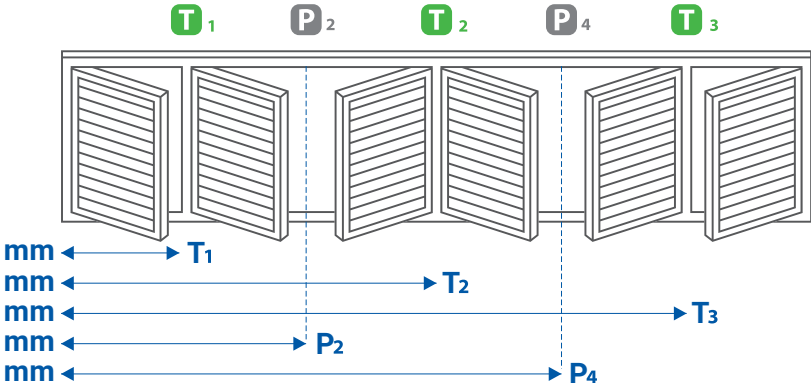

3 PANELS
1 T-POST
Max Width per Panel **950mm**
per Layout **2,850mm**

mm
mm

Layout E

3 PANELS
1 T-POST
Max Width per Panel **950mm**
per Layout **2,850mm**

mm
mm

Layout F

3 PANELS
2 T-POSTS
Max Width per Panel **950mm**
per Layout **2,850mm**

mm
mm

Layout G

3 PANELS
2 T-POSTS
Max Width per Panel **950mm**
per Layout **2,850mm**

mm
mm

PVC Express Plantation Shutters

Panel Layout Chart

To decide which Panel Layout will best suit your windows, follow these 2 simple rules: #1 Less is more. #2 You must follow the window. Used in conjunction with your Check Measure Worksheet, the Panel Layout Charts will ensure you get the best possible result when measuring for your Plantation Shutters.

Min Panel Drop **300mm**
Max Panel Drop **2420mm**
Min Panel Width **180mm**

Midrails: Drops > 1600mm = 1 x Midrail Required

P - Panels
T - T-Posts

Layout H

4 PANELS
2 T-POSTS
Max Width per Panel **950mm**
Max Width per Layout **3,800mm**

Layout J

4 PANELS
1 T-POST
Max Width per Panel **950mm**
Max Width per Layout **3,800mm**

Layout K

6 PANELS
2 T-POSTS
Max Width per Panel **950mm**
Max Width per Layout **5,700mm**

Layout L

6 PANELS
3 T-POSTS
Max Width per Panel **950mm**
Max Width per Layout **5,700mm**