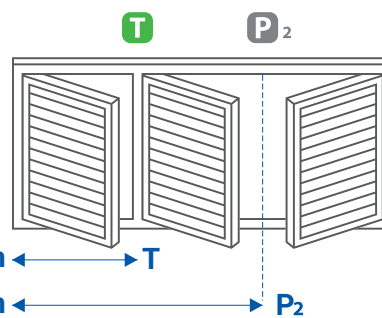

PVC Express Plantation Shutters

Panel Layout Chart

To decide which Panel Layout will best suit your windows, follow these 2 simple rules: #1 Less is more. #2 You must follow the window. Used in conjunction with your Check Measure Worksheet, the Panel Layout Charts will ensure you get the best possible result when measuring for your Plantation Shutters.

mm

Layout B

1 PANEL
Max Width per Panel **950mm**
Max Width per Layout **950mm**

mm

Layout C

2 PANELS
Max Width per Panel **950mm**
Max Width per Layout **1,900mm**

mm

Layout D

3 PANELS
1 T-POST
Max Width per Panel **950mm**
per Layout **2,850mm**

mm
mm

Layout E

3 PANELS
1 T-POST
Max Width per Panel **950mm**
per Layout **2,850mm**

mm
mm

Layout F

3 PANELS
2 T-POSTS
Max Width per Panel **950mm**
per Layout **2,850mm**

mm
mm

Layout G

3 PANELS
2 T-POSTS
Max Width per Panel **950mm**
per Layout **2,850mm**

mm
mm

PVC Express Plantation Shutters

Panel Layout Chart

To decide which Panel Layout will best suit your windows, follow these 2 simple rules: #1 Less is more. #2 You must follow the window. Used in conjunction with your Check Measure Worksheet, the Panel Layout Charts will ensure you get the best possible result when measuring for your Plantation Shutters.