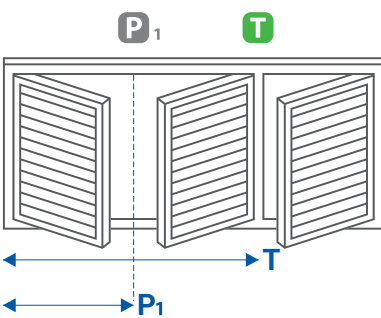

PVC Express Plantation Shutters

Panel Layout Chart

To decide which Panel Layout will best suit your windows, follow these 2 simple rules: #1 Less is more. #2 You must follow the window. Used in conjunction with your Check Measure Worksheet, the Panel Layout Charts will ensure you get the best possible result when measuring for your Plantation Shutters.

mm

Layout B

1 PANEL
Max Width per Panel **950mm**
Max Width per Layout **950mm**

mm

Layout C

2 PANELS
Max Width per Panel **950mm**
Max Width per Layout **1,900mm**

mm

Layout D

3 PANELS
1 T-POST
Max Width per Panel **950mm**
per Layout **2,850mm**

mm
mm

Layout E

3 PANELS
1 T-POST
Max Width per Panel **950mm**
per Layout **2,850mm**

mm
mm

Layout F

3 PANELS
2 T-POSTS
Max Width per Panel **950mm**
per Layout **2,850mm**

mm
mm

Layout G

3 PANELS
2 T-POSTS
Max Width per Panel **950mm**
per Layout **2,850mm**

mm
mm

PVC Express Plantation Shutters

Panel Layout Chart

To decide which Panel Layout will best suit your windows, follow these 2 simple rules: #1 Less is more. #2 You must follow the window. Used in conjunction with your Check Measure Worksheet, the Panel Layout Charts will ensure you get the best possible result when measuring for your Plantation Shutters.