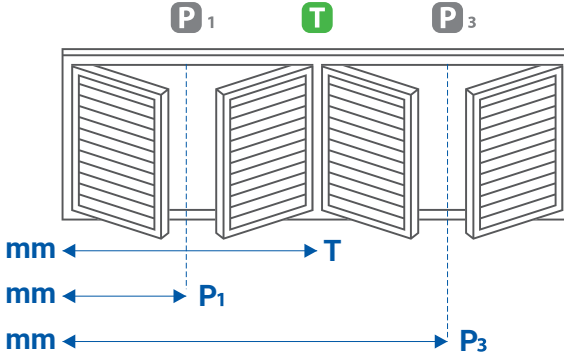

3 PANELS
1 T-POST
Max Width per Panel **950mm**
per Layout **2,850mm**

mm
mm

Layout E

3 PANELS
1 T-POST
Max Width per Panel **950mm**
per Layout **2,850mm**

mm
mm

Layout F

3 PANELS
2 T-POSTS
Max Width per Panel **950mm**
per Layout **2,850mm**

mm
mm

Layout G

3 PANELS
2 T-POSTS
Max Width per Panel **950mm**
per Layout **2,850mm**

mm
mm

PVC Express Plantation Shutters

Panel Layout Chart

To decide which Panel Layout will best suit your windows, follow these 2 simple rules: #1 Less is more. #2 You must follow the window. Used in conjunction with your Check Measure Worksheet, the Panel Layout Charts will ensure you get the best possible result when measuring for your Plantation Shutters.

Min Panel Drop **300mm**
Max Panel Drop **2420mm**
Min Panel Width **180mm**

Midrails: Drops > 1600mm = 1 x Midrail Required

P - Panels
T - T-Posts

Layout H

4 PANELS
2 T-POSTS
Max Width per Panel **950mm**
Max Width per Layout **3,800mm**

Layout J

4 PANELS
1 T-POST
Max Width per Panel **950mm**
Max Width per Layout **3,800mm**

Layout K

6 PANELS
2 T-POSTS
Max Width per Panel **950mm**
Max Width per Layout **5,700mm**

Layout L

6 PANELS
3 T-POSTS
Max Width per Panel **950mm**
Max Width per Layout **5,700mm**