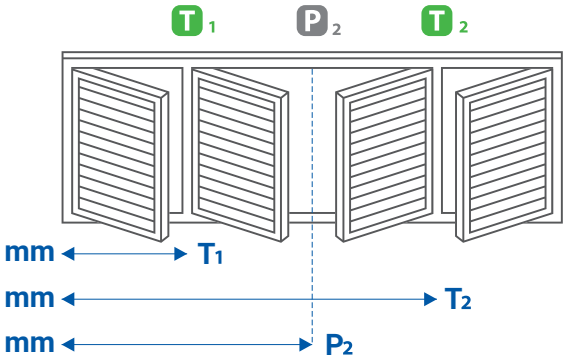

3 PANELS
1 T-POST
Max Width per Panel **950mm**
per Layout **2,850mm**

mm
mm

Layout E

3 PANELS
1 T-POST
Max Width per Panel **950mm**
per Layout **2,850mm**

mm
mm

Layout F

3 PANELS
2 T-POSTS
Max Width per Panel **950mm**
per Layout **2,850mm**

mm
mm

Layout G

3 PANELS
2 T-POSTS
Max Width per Panel **950mm**
per Layout **2,850mm**

mm
mm

PVC Express Plantation Shutters

Panel Layout Chart

To decide which Panel Layout will best suit your windows, follow these 2 simple rules: #1 Less is more. #2 You must follow the window. Used in conjunction with your Check Measure Worksheet, the Panel Layout Charts will ensure you get the best possible result when measuring for your Plantation Shutters.

Min Panel Drop **300mm**
Max Panel Drop **2420mm**
Min Panel Width **180mm**

Midrails: Drops > 1600mm = 1 x Midrail Required

P - Panels
T - T-Posts

Layout H

4 PANELS
2 T-POSTS
Max Width per Panel **950mm**
Max Width per Layout **3,800mm**

Layout J

4 PANELS
1 T-POST
Max Width per Panel **950mm**
Max Width per Layout **3,800mm**

Layout K

6 PANELS
2 T-POSTS
Max Width per Panel **950mm**
Max Width per Layout **5,700mm**

Layout L

6 PANELS
3 T-POSTS
Max Width per Panel **950mm**
Max Width per Layout **5,700mm**