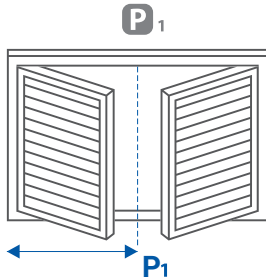

PVC Express Plantation Shutters

Panel Layout Chart

To decide which Panel Layout will best suit your windows, follow these 2 simple rules: #1 Less is more. #2 You must follow the window. Used in conjunction with your Check Measure Worksheet, the Panel Layout Charts will ensure you get the best possible result when measuring for your Plantation Shutters.

Min Panel Drop **300mm**
Max Panel Drop **2420mm**
Min Panel Width **180mm**

Midrails: Drops > 1600mm = 1 x Midrail Required

P - Panels
T - T-Posts

Layout A

1 PANEL
Max Width per Panel **950mm**
Max Width per Layout **950mm**

mm

Layout B

1 PANEL
Max Width per Panel **950mm**
Max Width per Layout **950mm**

mm

Layout C

2 PANELS
Max Width per Panel **950mm**
Max Width per Layout **1,900mm**

mm

Layout D

mm
mm

Layout G

3 PANELS
2 T-POSTS
Max Width per Panel **950mm**
per Layout **2,850mm**

mm
mm

PVC Express Plantation Shutters

Panel Layout Chart

To decide which Panel Layout will best suit your windows, follow these 2 simple rules: #1 Less is more. #2 You must follow the window. Used in conjunction with your Check Measure Worksheet, the Panel Layout Charts will ensure you get the best possible result when measuring for your Plantation Shutters.